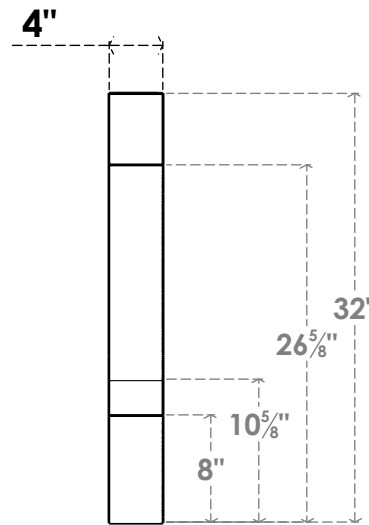

# ITEM NUMBER: BRCPC040X32000X32000BOA

4"W X 32"D X 32"H BALBOA ARCHITECTURAL GRADE PVC CLOSED KNEE BRACE

**SIDE PROFILE**

**FRONT PROFILE**

**ISOMETRIC**

EKENA MILLWORK  
2300 WEST MAIN ST.  
CLARKSVILLE, TX 75426  
TOLL FREE: 866-607-0453  
WWW.EKENAMILLWORK.COM