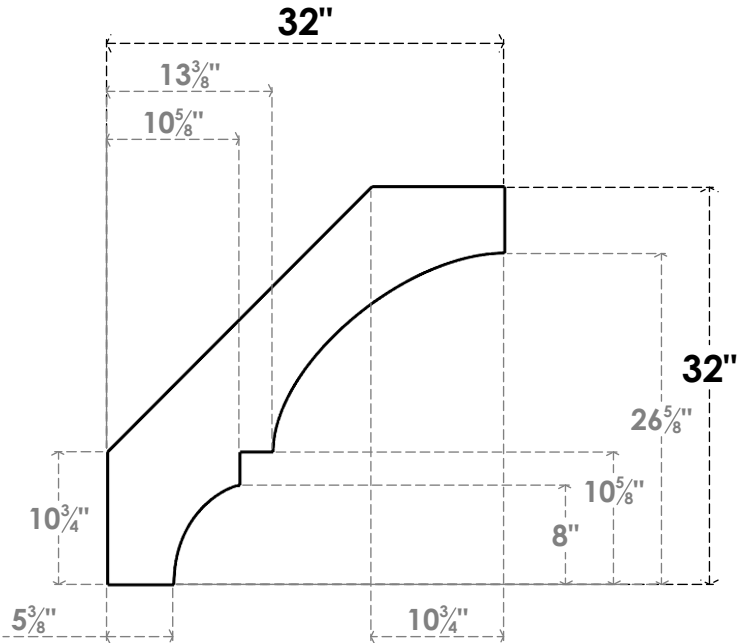

# ITEM NUMBER: BRCPC040X32000X32000BOA

4"W X 32"D X 32"H BALBOA ARCHITECTURAL GRADE PVC CLOSED KNEE BRACE

**SIDE PROFILE**

**FRONT PROFILE**

**ISOMETRIC**

EKENA MILLWORK  
2300 WEST MAIN ST.  
CLARKSVILLE, TX 75426  
TOLL FREE: 866-607-0453  
WWW.EKENAMILLWORK.COM